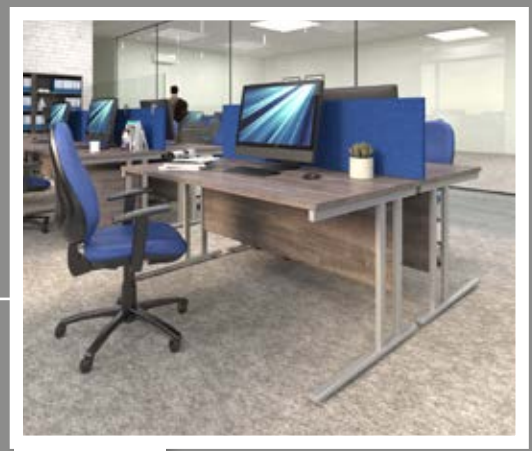

from
£126.00

Please add frame colour followed by top finish when ordering
e.g **MC16** with silver frame in grey oak = **MC16SGO**