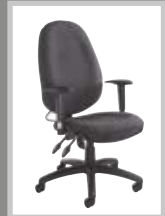

SOFIA

CODE	DESCRIPTION	PRICE
SOF300T1	Adjustable arms	£188.00

- Blue
  B
- Charcoal
  C

only
£188.00